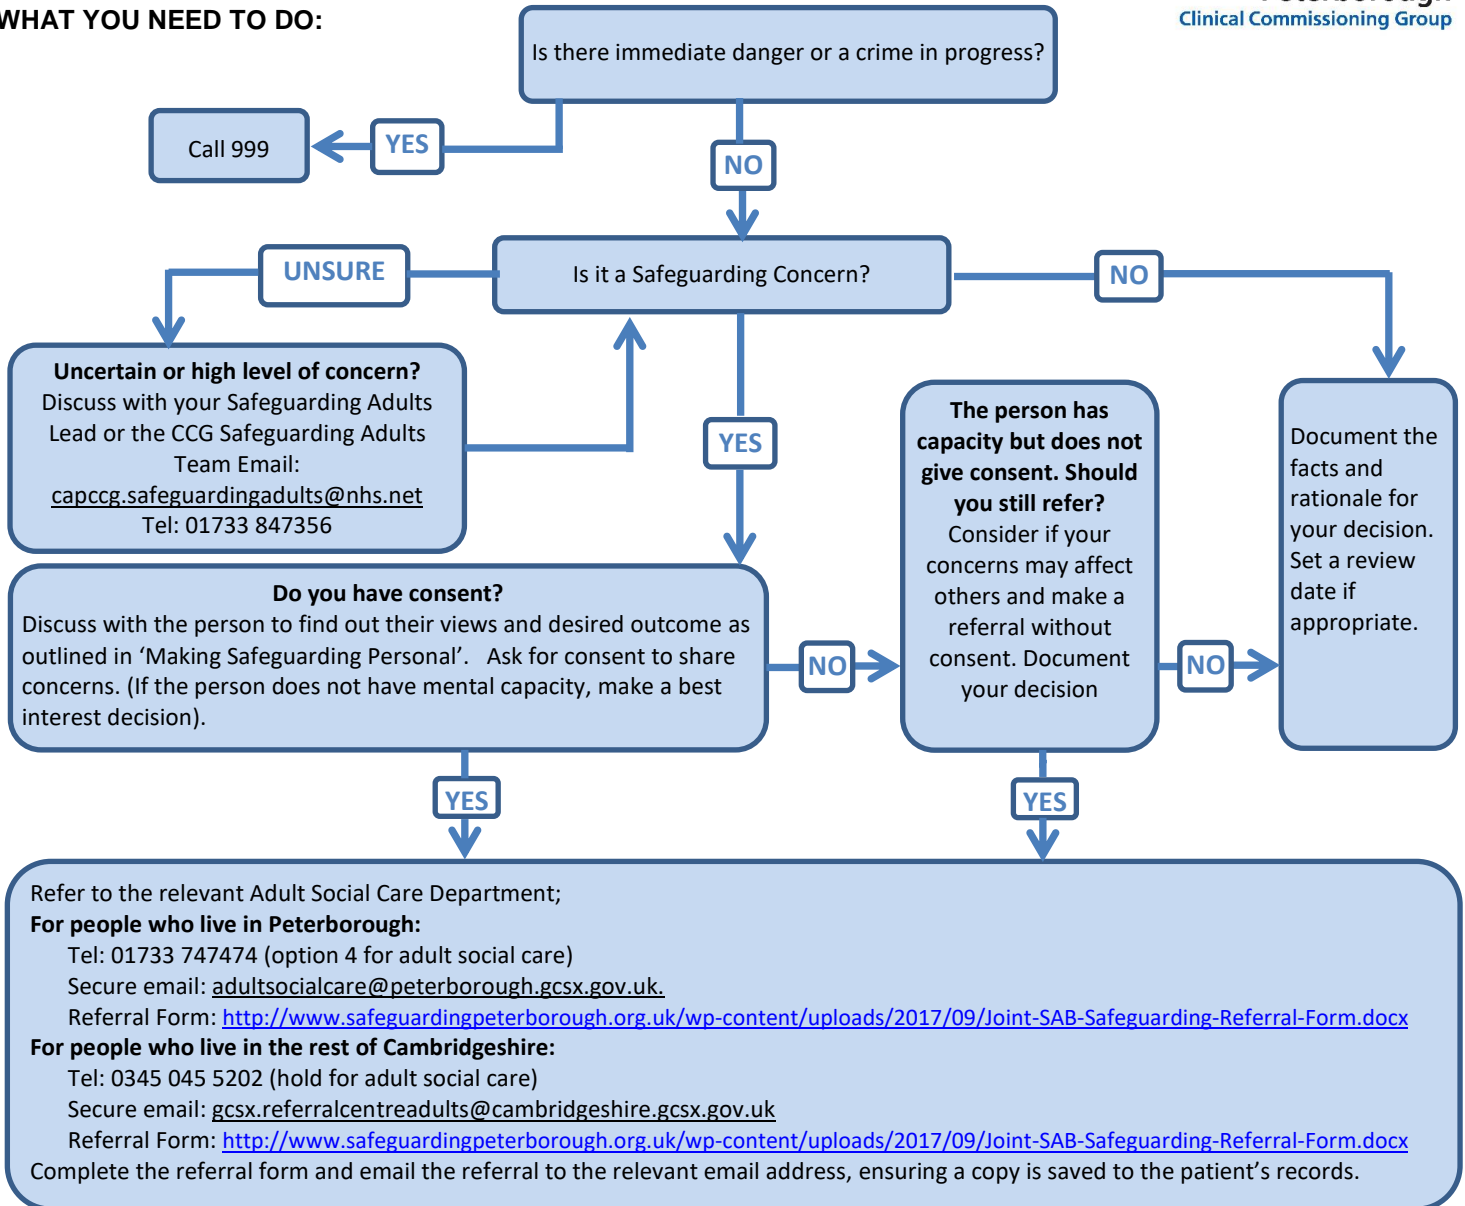

Safeguarding Adult Actions Flowchart

WHAT YOU NEED TO DO:

WHAT HAPPENS NEXT:

Links to Cambridgeshire and Peterborough Safeguarding Children and Adults Board website:

Adults Board : <http://www.safeguardingpeterborough.org.uk/adults-board/>

Reporting a concern : <http://www.safeguardingpeterborough.org.uk/adults-board/reporting-a-concern/>