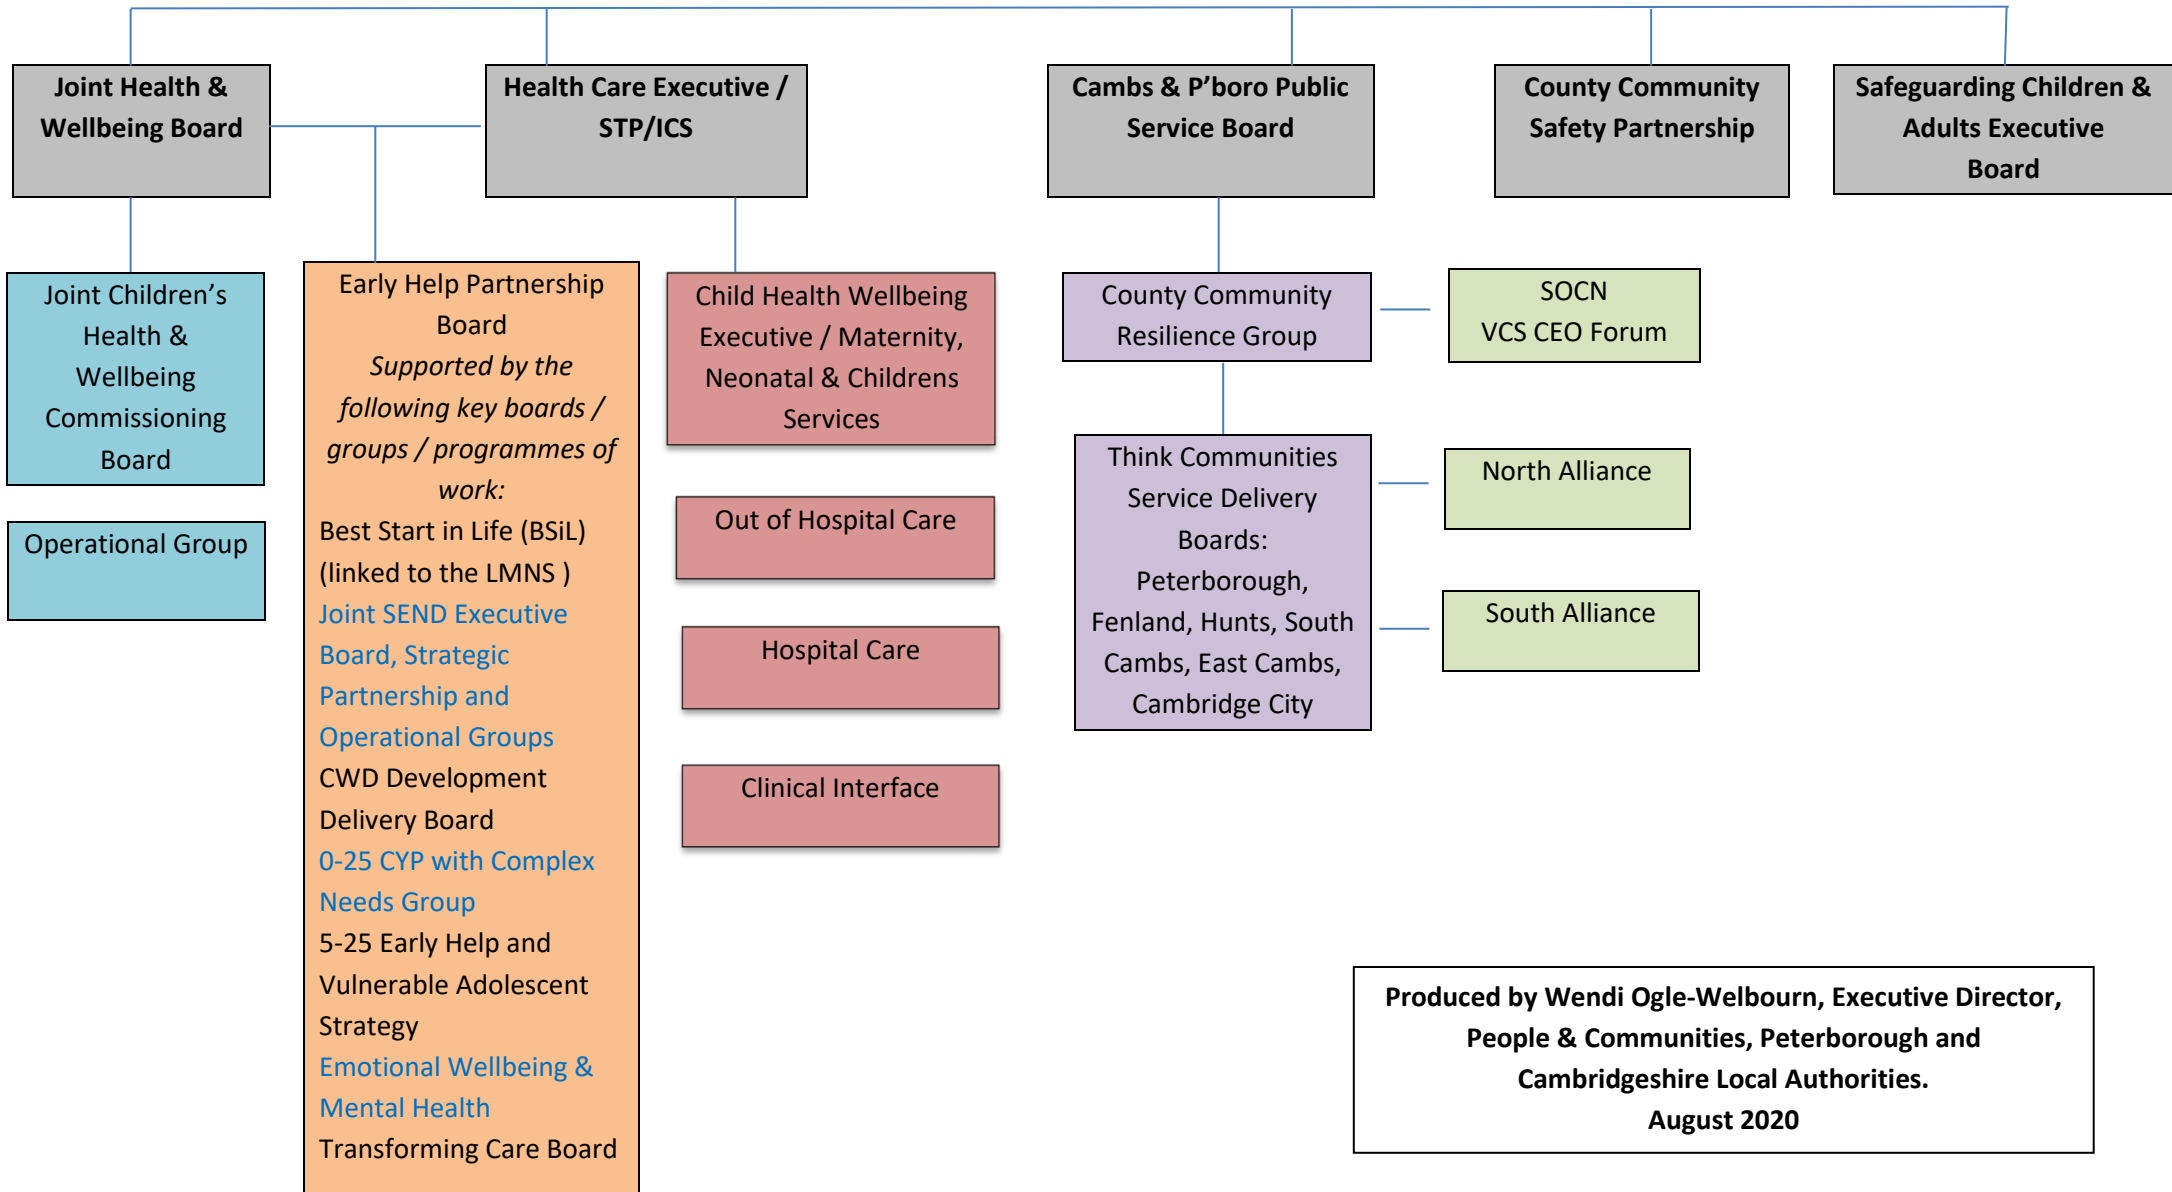

CAMBRIDGESHIRE AND PETERBOROUGH GOVERNANCE STRUCTURE – AUGUST 2020

**Produced by Wendi Ogle-Welbourn, Executive Director,
People & Communities, Peterborough and
Cambridgeshire Local Authorities.
August 2020**